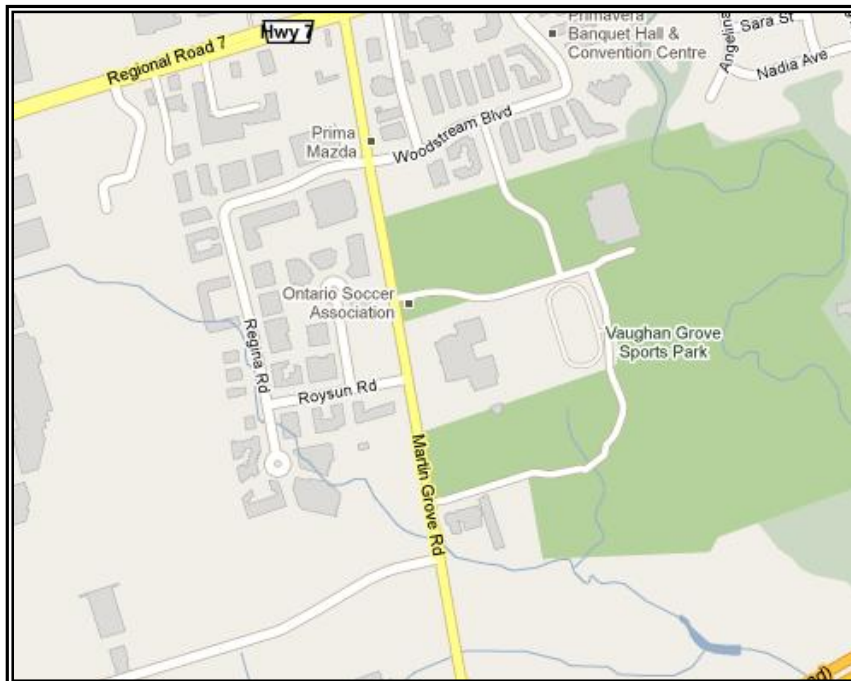

**The Soccer Centre
7601 Martin Grove Rd.
Vaughan, ON L4L 9E4**

Directions:

From the 401 - Go north on HWY 427 to HWY 7. Go east on HWY 7 to Martingrove, and south on Martingrove.

From the 400 - Go west on HWY 7 to Martingrove. Go south on Martingrove.

From the 407- Go north on HWY 27 to HWY 7. Go east on HWY 7 to Martingrove, and south on Martingrove.

The facility is located on the east side of Martingrove & is the home of Ontario Soccer Association.