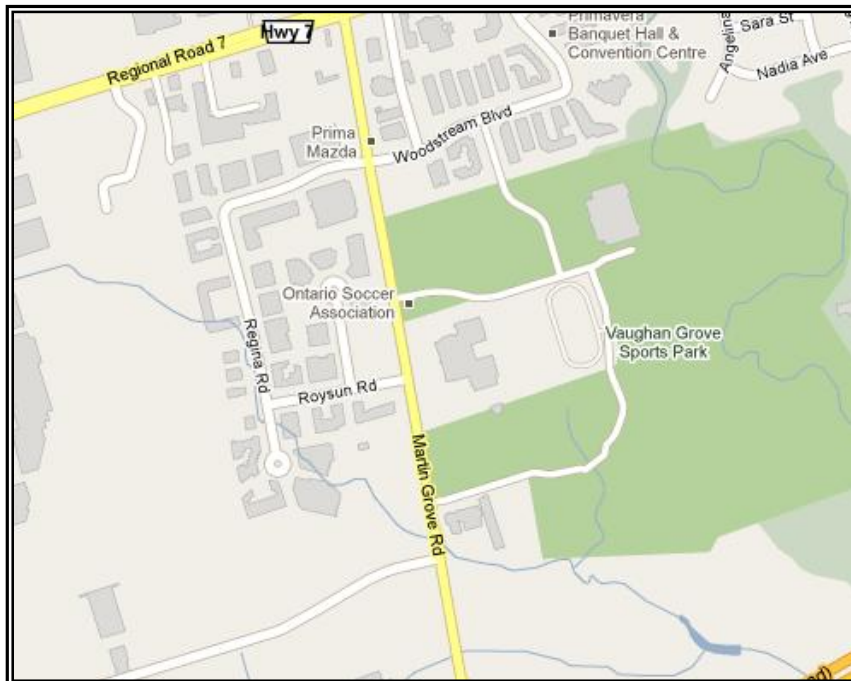

From the 407- Go north on HWY 27 to HWY 7. Go east on HWY 7 to Martingrove, and south on Martingrove.

The facility is located on the east side of Martingrove & is the home of Ontario Soccer Association.

**The Soccer Centre
7601 Martin Grove Rd.
Vaughan, ON L4L 9E4**

Directions:

From the 401 - Go north on HWY 427 to HWY 7. Go east on HWY 7 to Martingrove, and south on Martingrove.

From the 400 - Go west on HWY 7 to Martingrove. Go south on Martingrove.